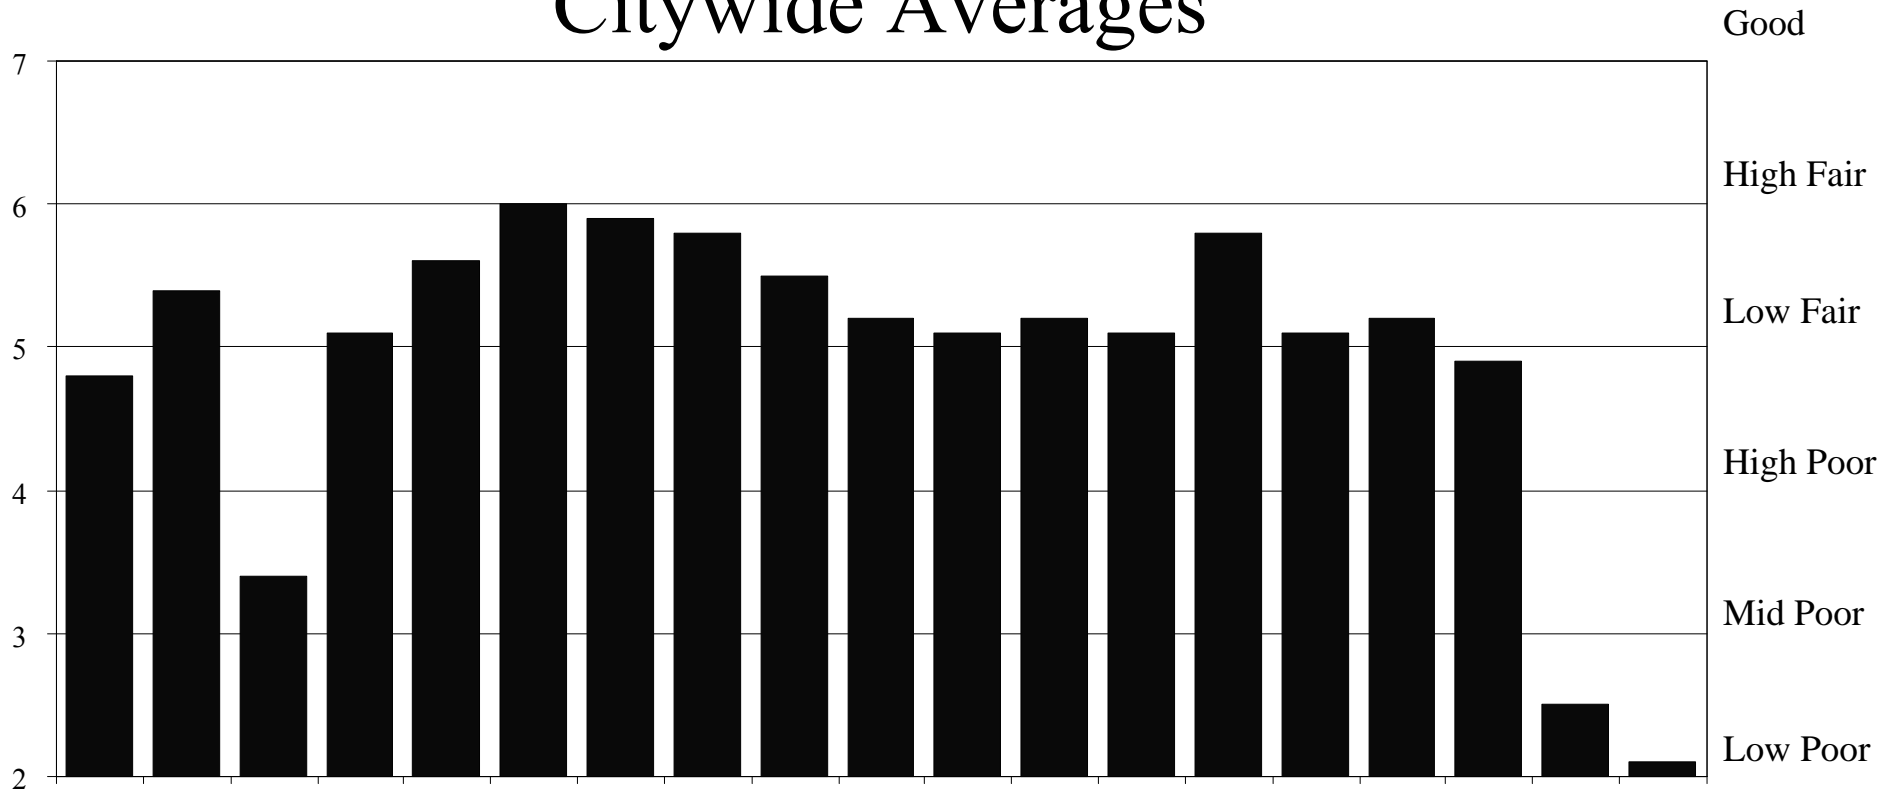

Green Flag Quality Assessments 2008

Citywide Averages

Parks & Greenspace

◆ EDINBURGH ◆
THE CITY OF EDINBURGH COUNCIL