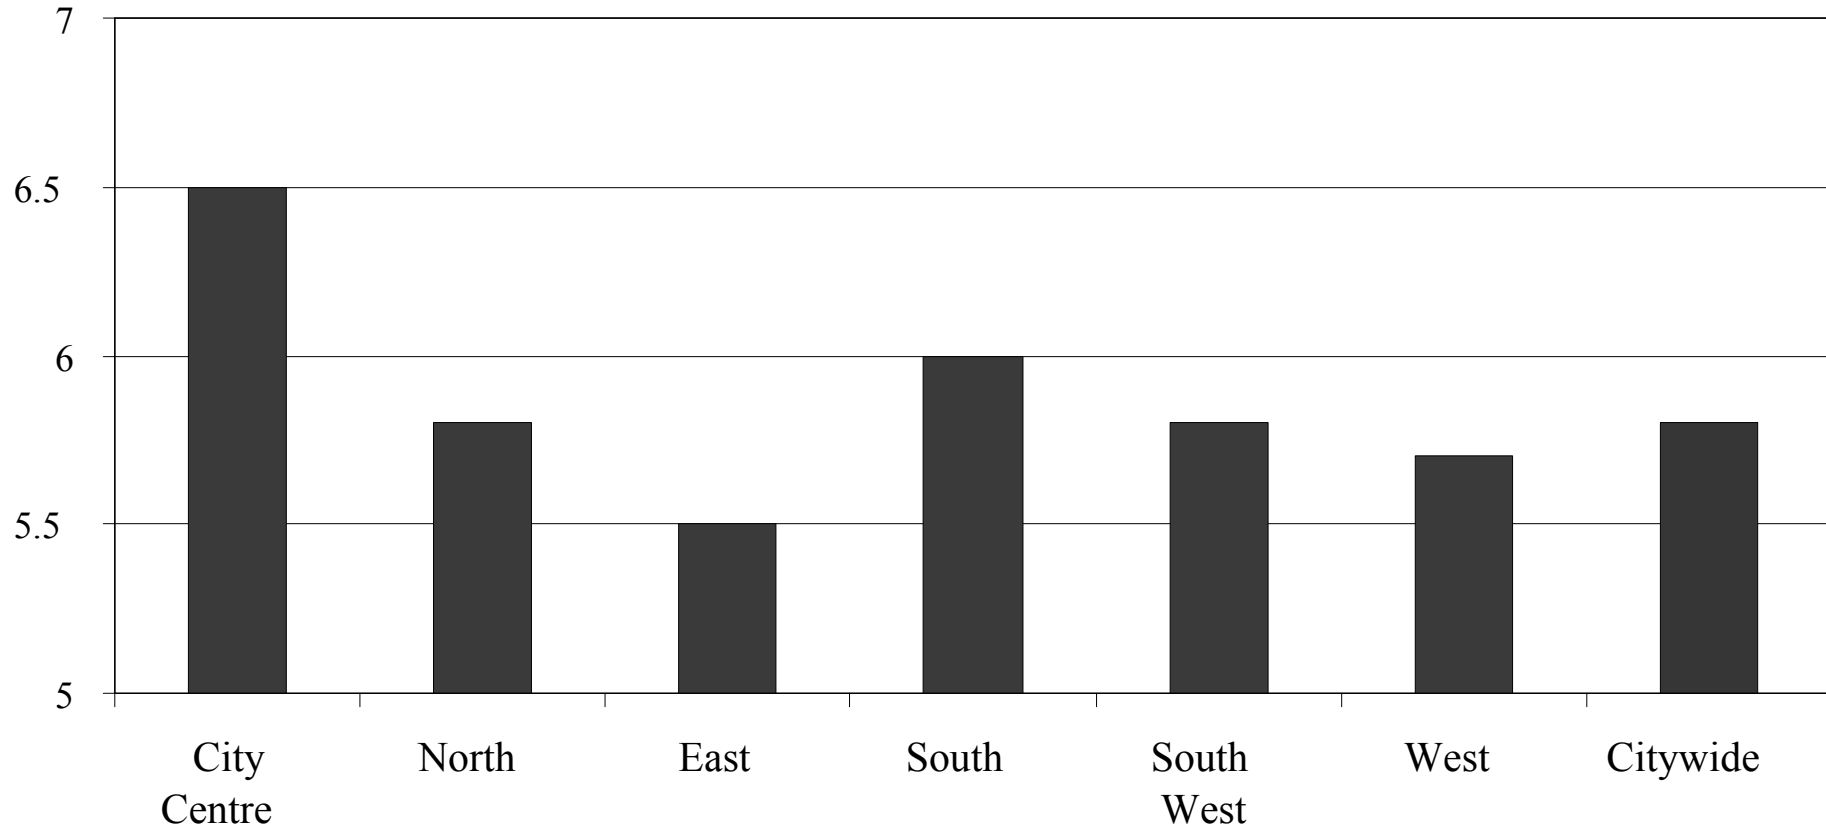

Averages

Parks & Greenspace

◆ EDINBURGH ◆
THE CITY OF EDINBURGH COUNCIL

Green Flag Quality Assessments 2008

Healthy, Safe & Secure Category

Averages

Parks & Greenspace

◆ EDINBURGH ◆
THE CITY OF EDINBURGH COUNCIL