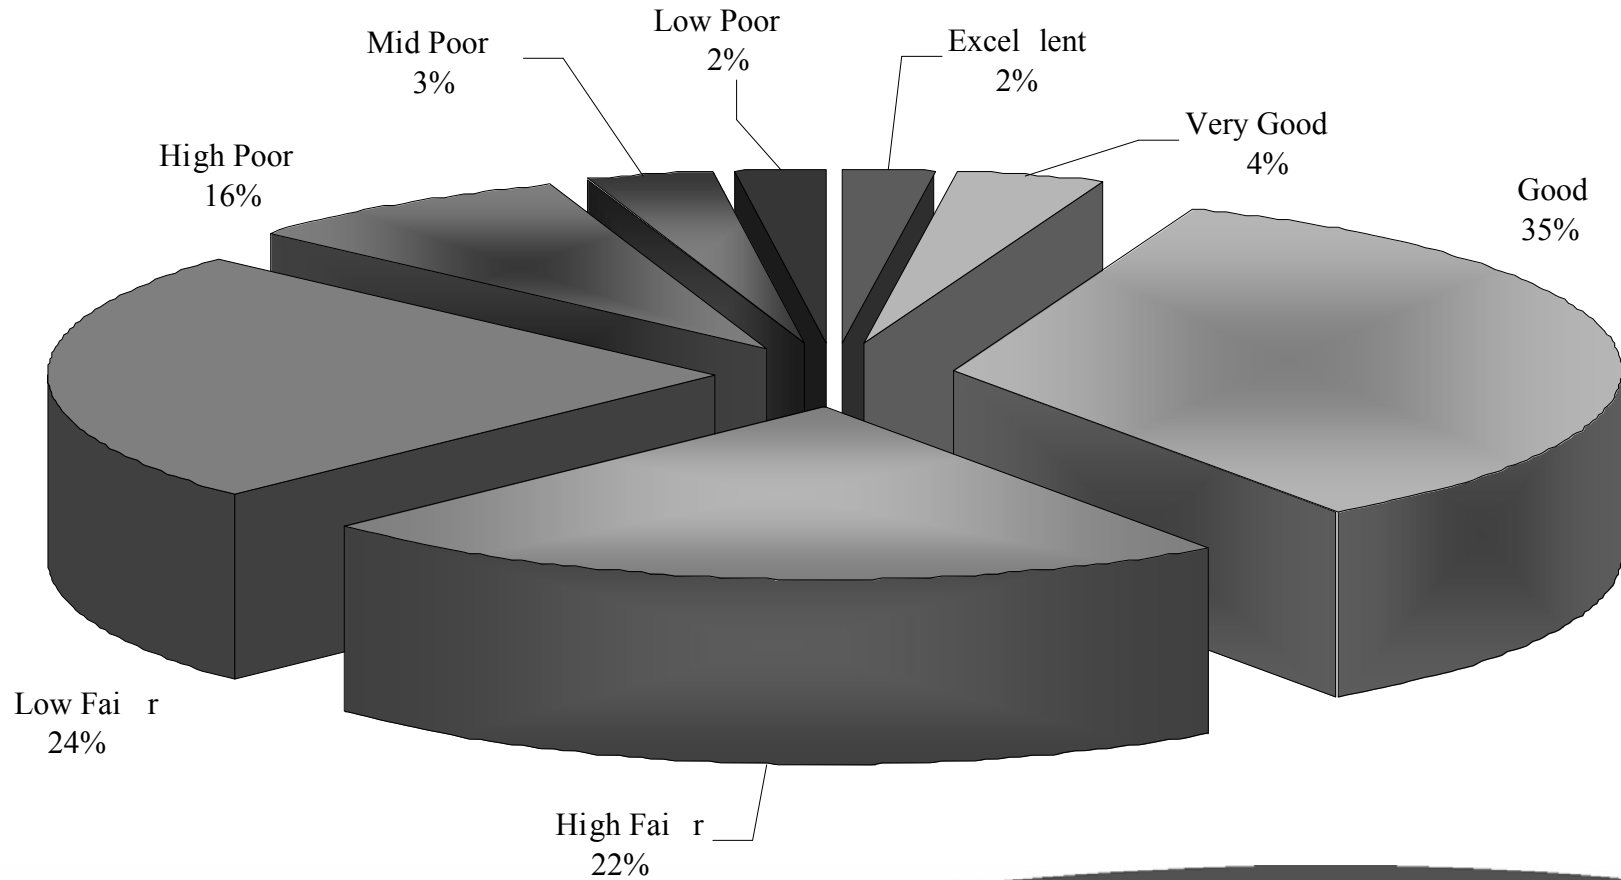

Green Flag Quality Assessments 2008

Dog Fouling

◆ EDINBURGH ◆
THE CITY OF EDINBURGH COUNCIL

Parks & Greenspace