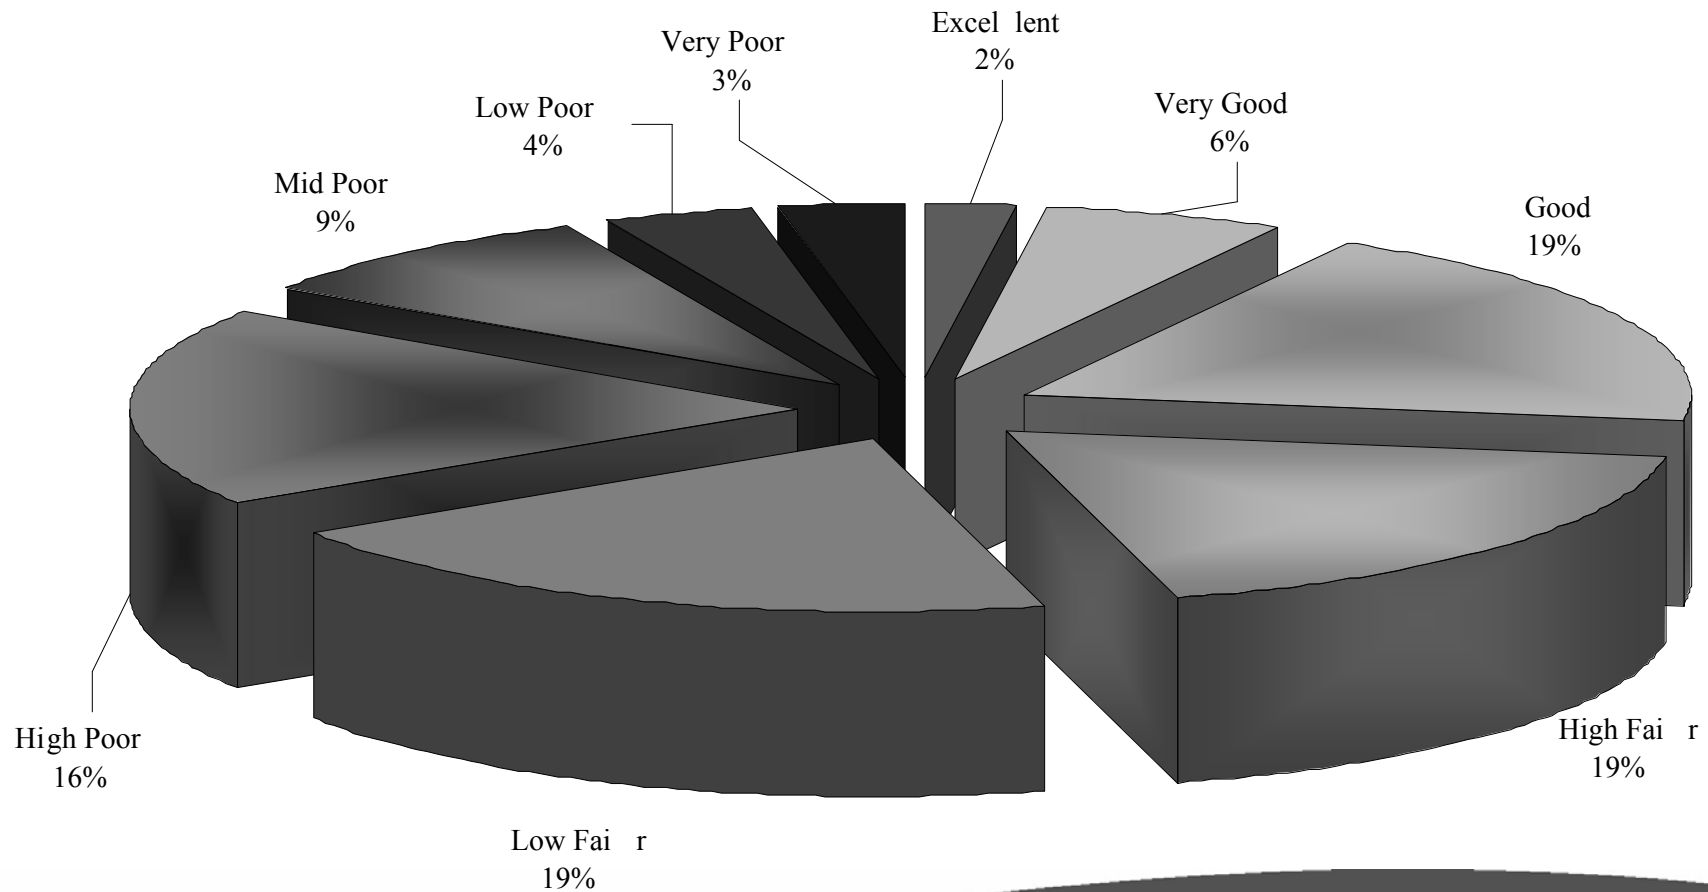

Green Flag Quality Assessments 2008

Dog Fouling

◆ EDINBURGH ◆
THE CITY OF EDINBURGH COUNCIL

Parks & Greenspace

Green Flag Quality Assessments 2008

Litter Management

EDINBURGH
THE CITY OF EDINBURGH COUNCIL

Parks & Greenspace