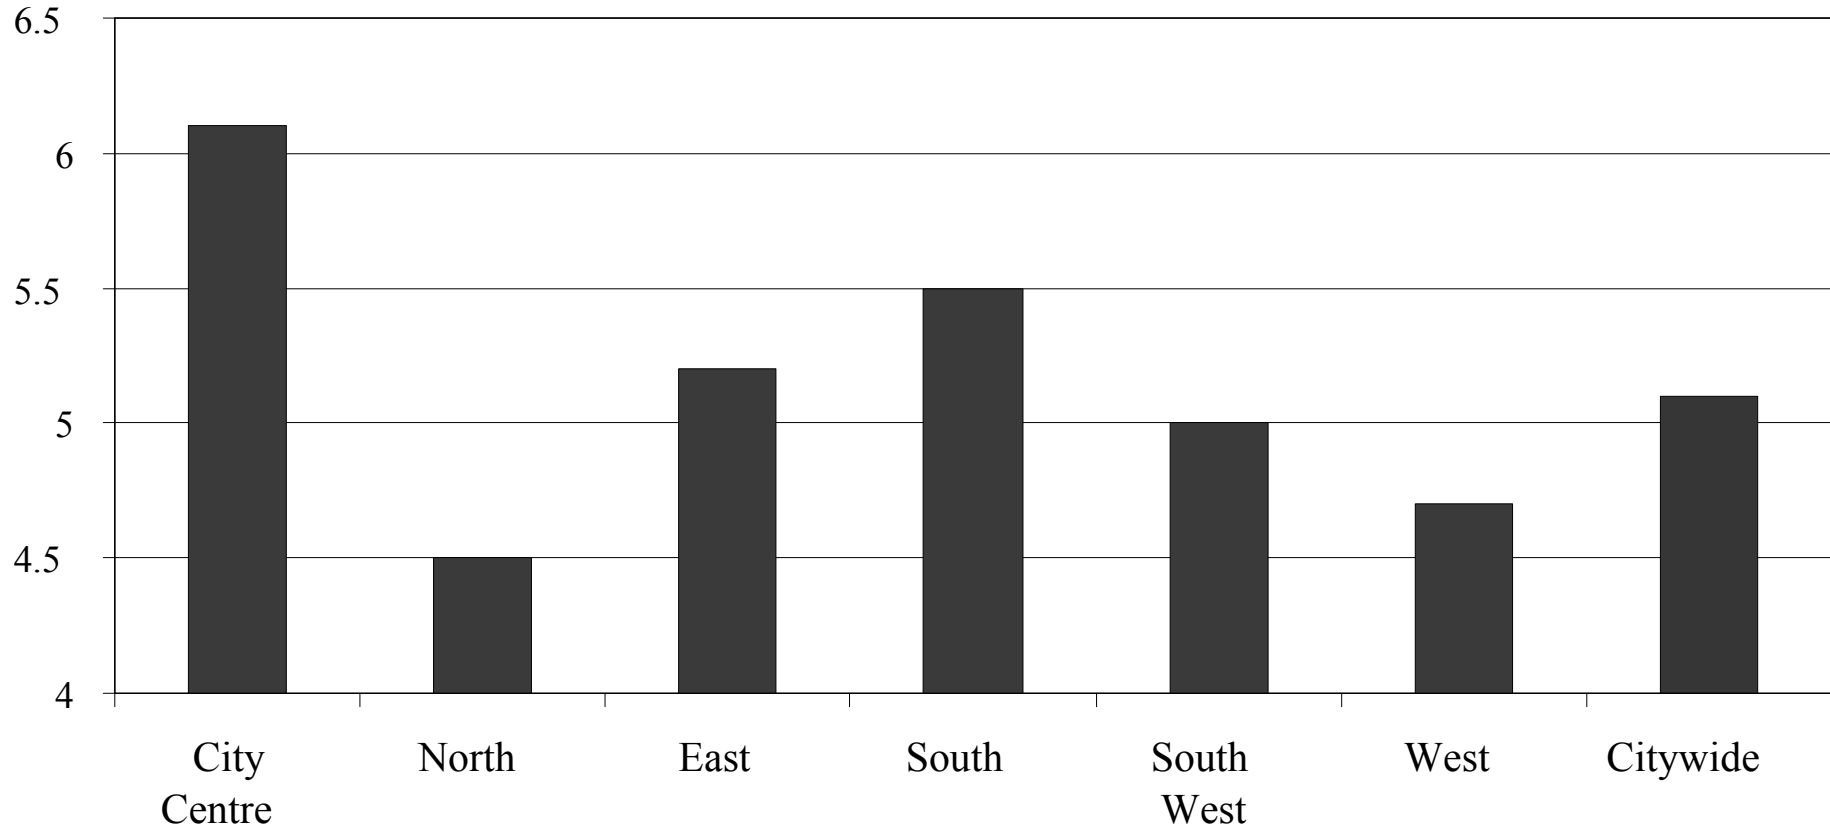

Averages

Parks & Greenspace

◆ EDINBURGH ◆
THE CITY OF EDINBURGH COUNCIL

Green Flag Quality Assessments 2008

Conservation Category

Averages

Parks & Greenspace

• EDINBURGH •
THE CITY OF EDINBURGH COUNCIL