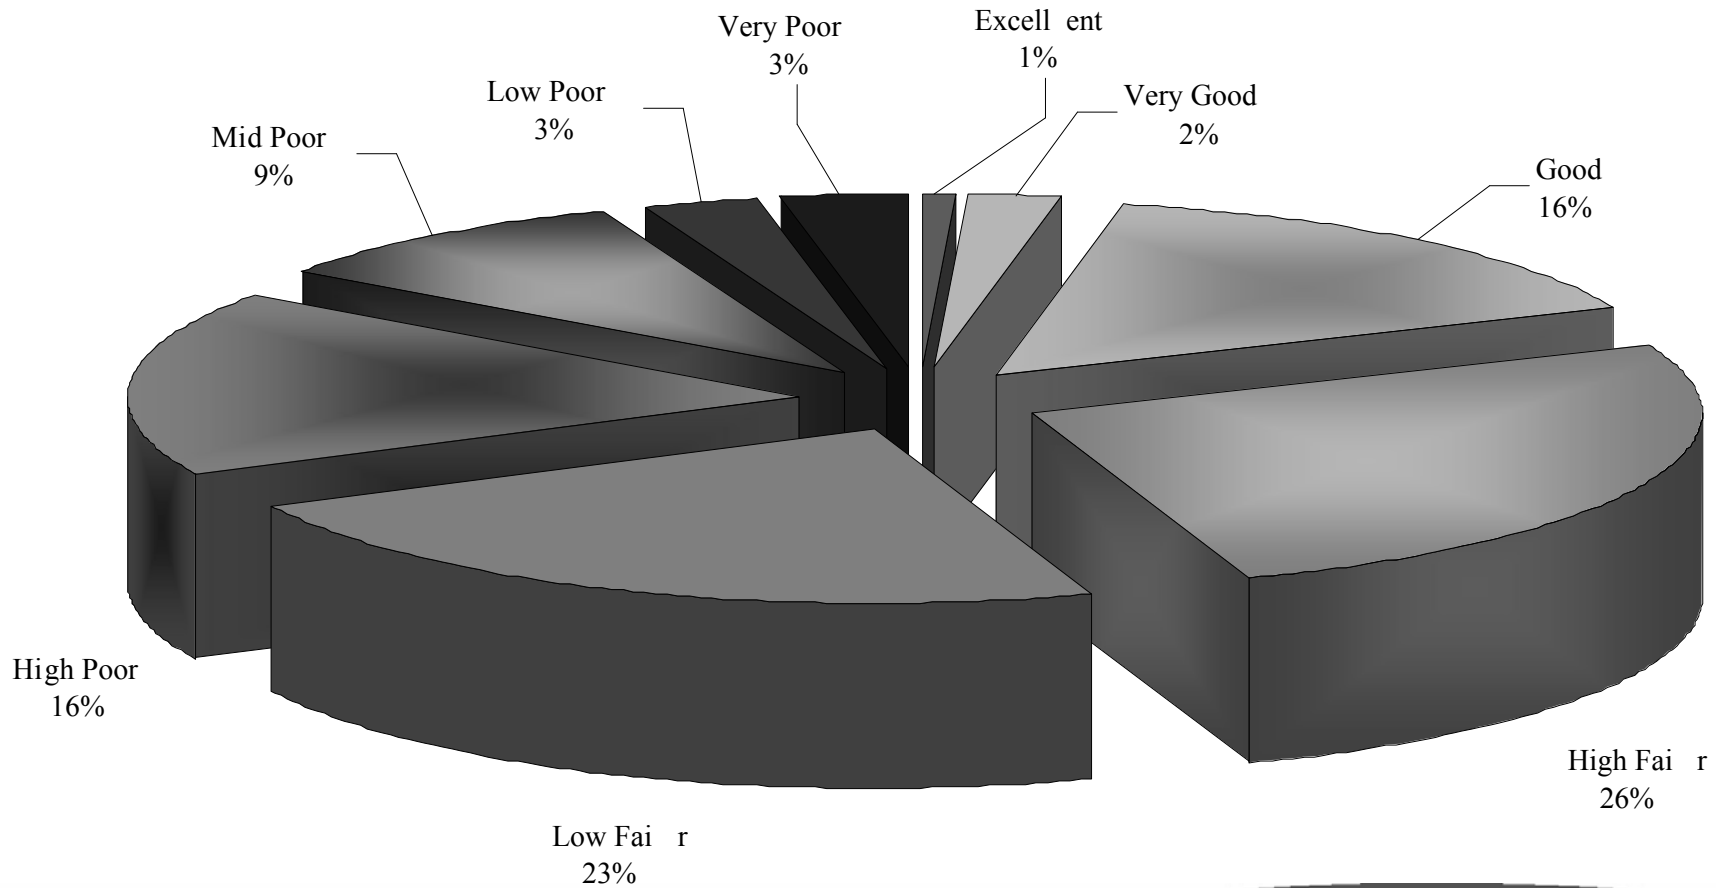

Green Flag Quality Assessments 2008

Grounds Maintenance

EDINBURGH
THE CITY OF EDINBURGH COUNCIL

Parks & Greenspace