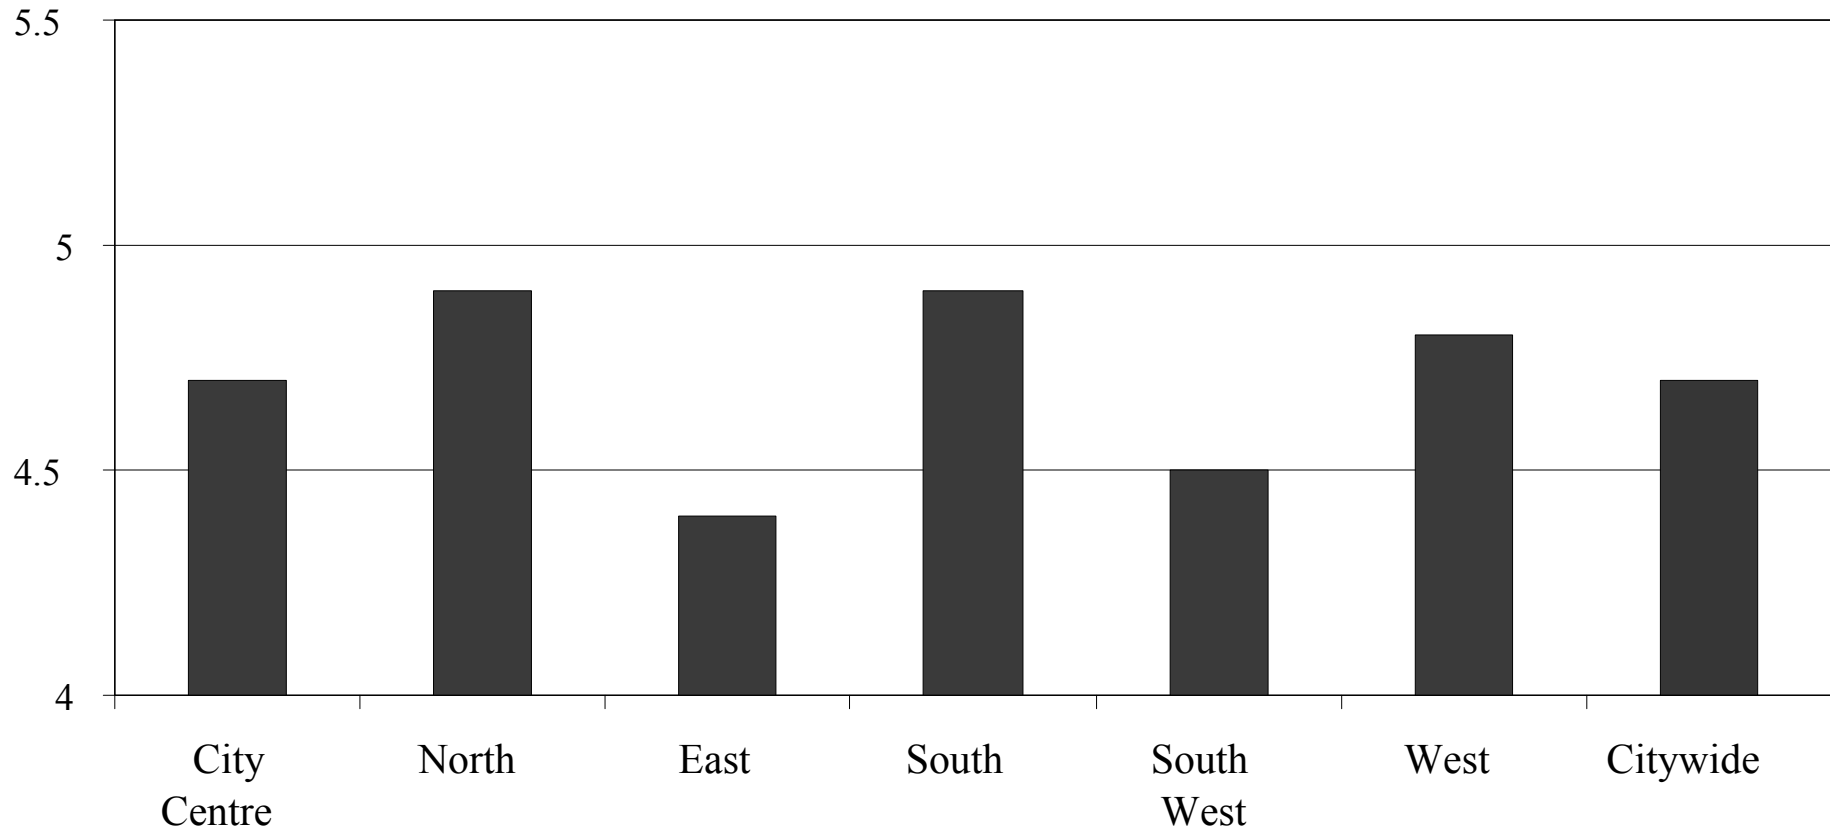

Averages

Parks & Greenspace

◆ EDINBURGH ◆
THE CITY OF EDINBURGH COUNCIL

Green Flag Quality Assessments 2008

WELCOMING Category

Averages

Parks & Greenspace

◆ EDINBURGH ◆
THE CITY OF EDINBURGH COUNCIL