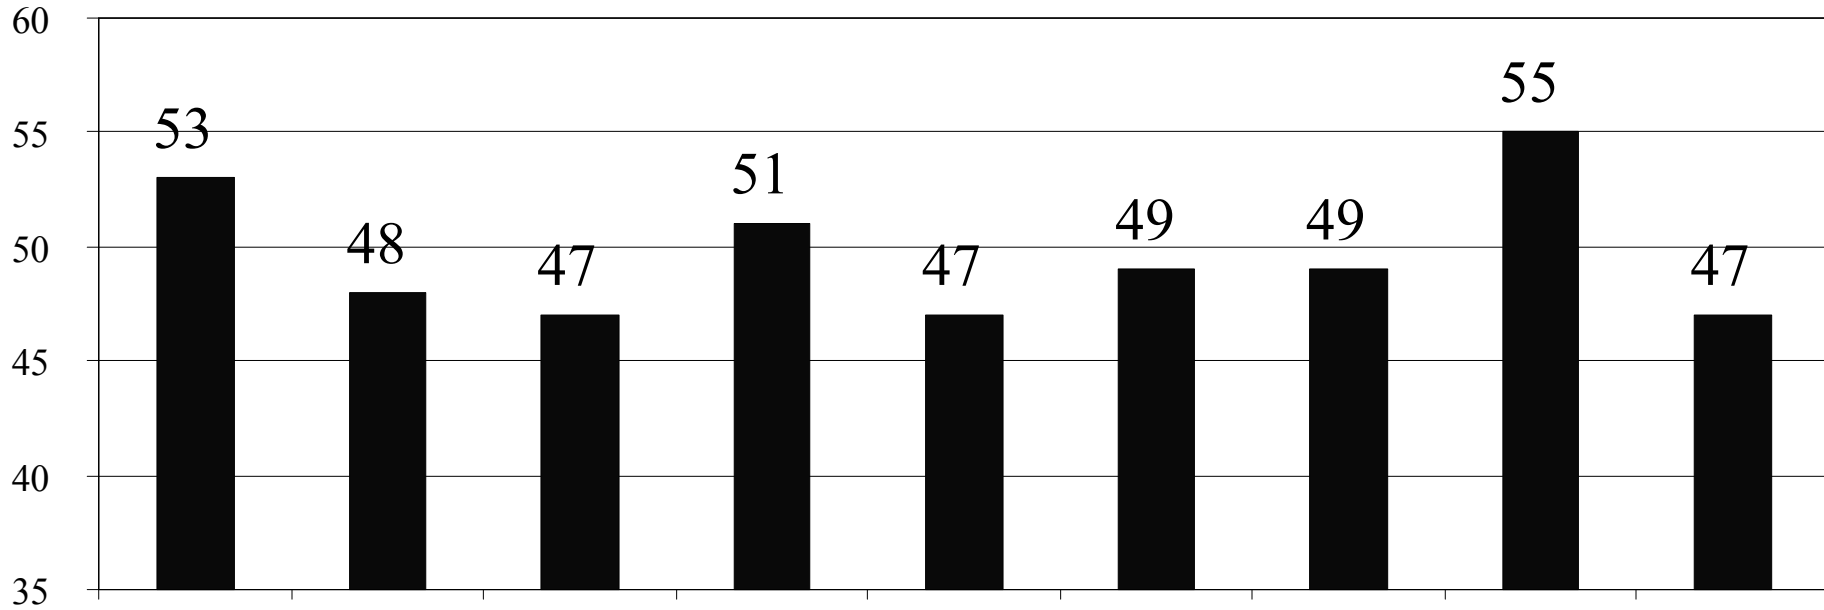

Green Flag Quality Assessments 2008

Average Park Quality Score %

Parks & Greenspace

◆ EDINBURGH ◆
THE CITY OF EDINBURGH COUNCIL