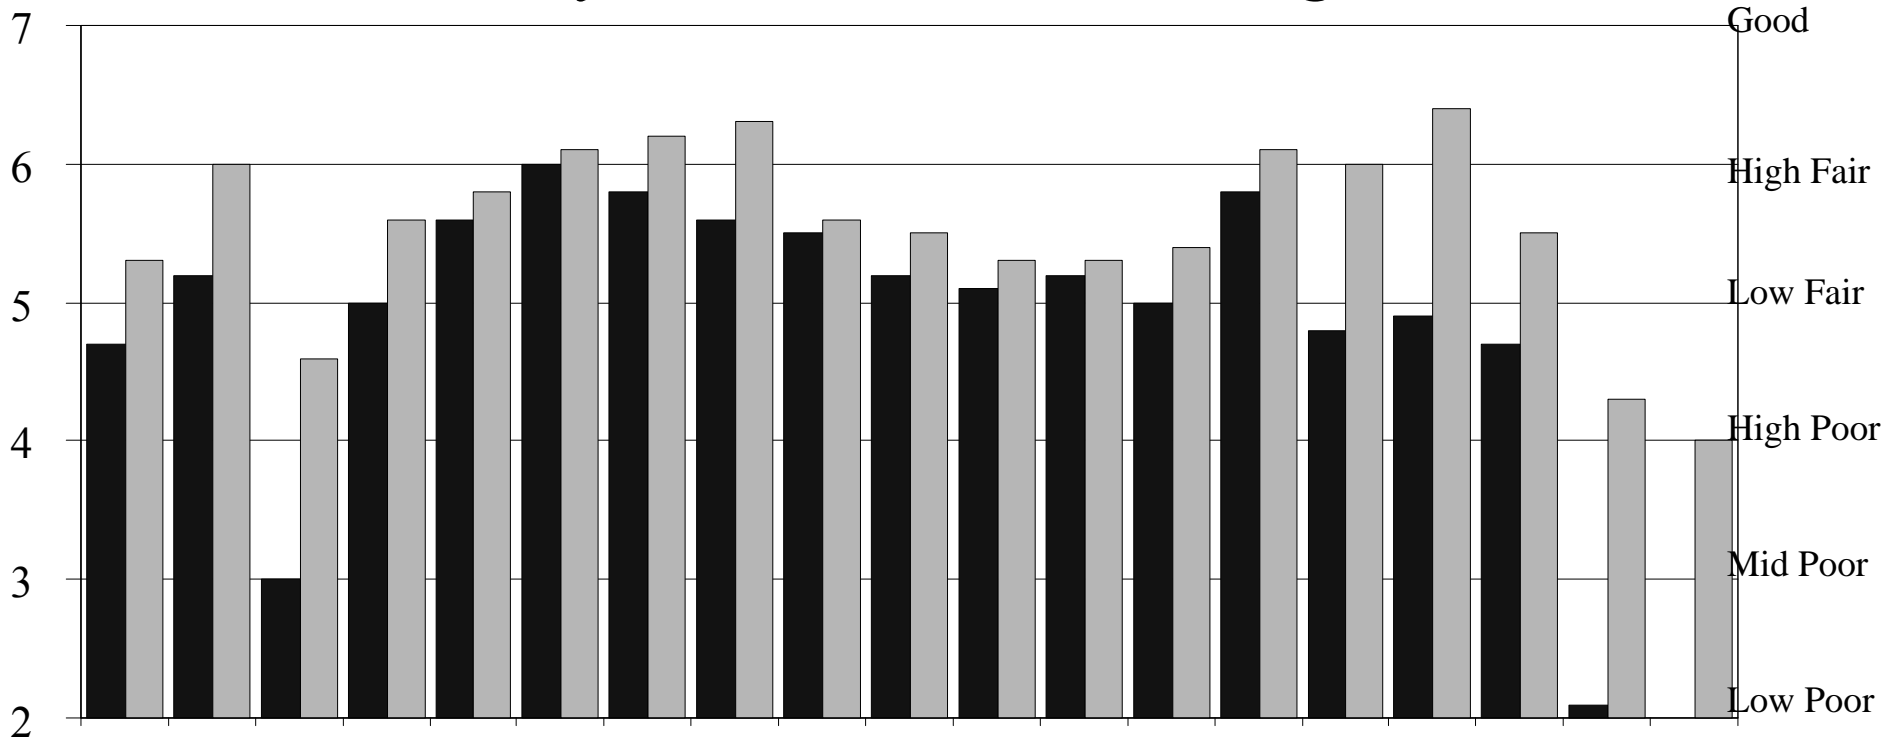

Green Flag Quality Assessments 2008

Community Involvement Averages

■ WITHOUT   □ WITH

◆ EDINBURGH ◆
THE CITY OF EDINBURGH COUNCIL

Parks & Greenspace