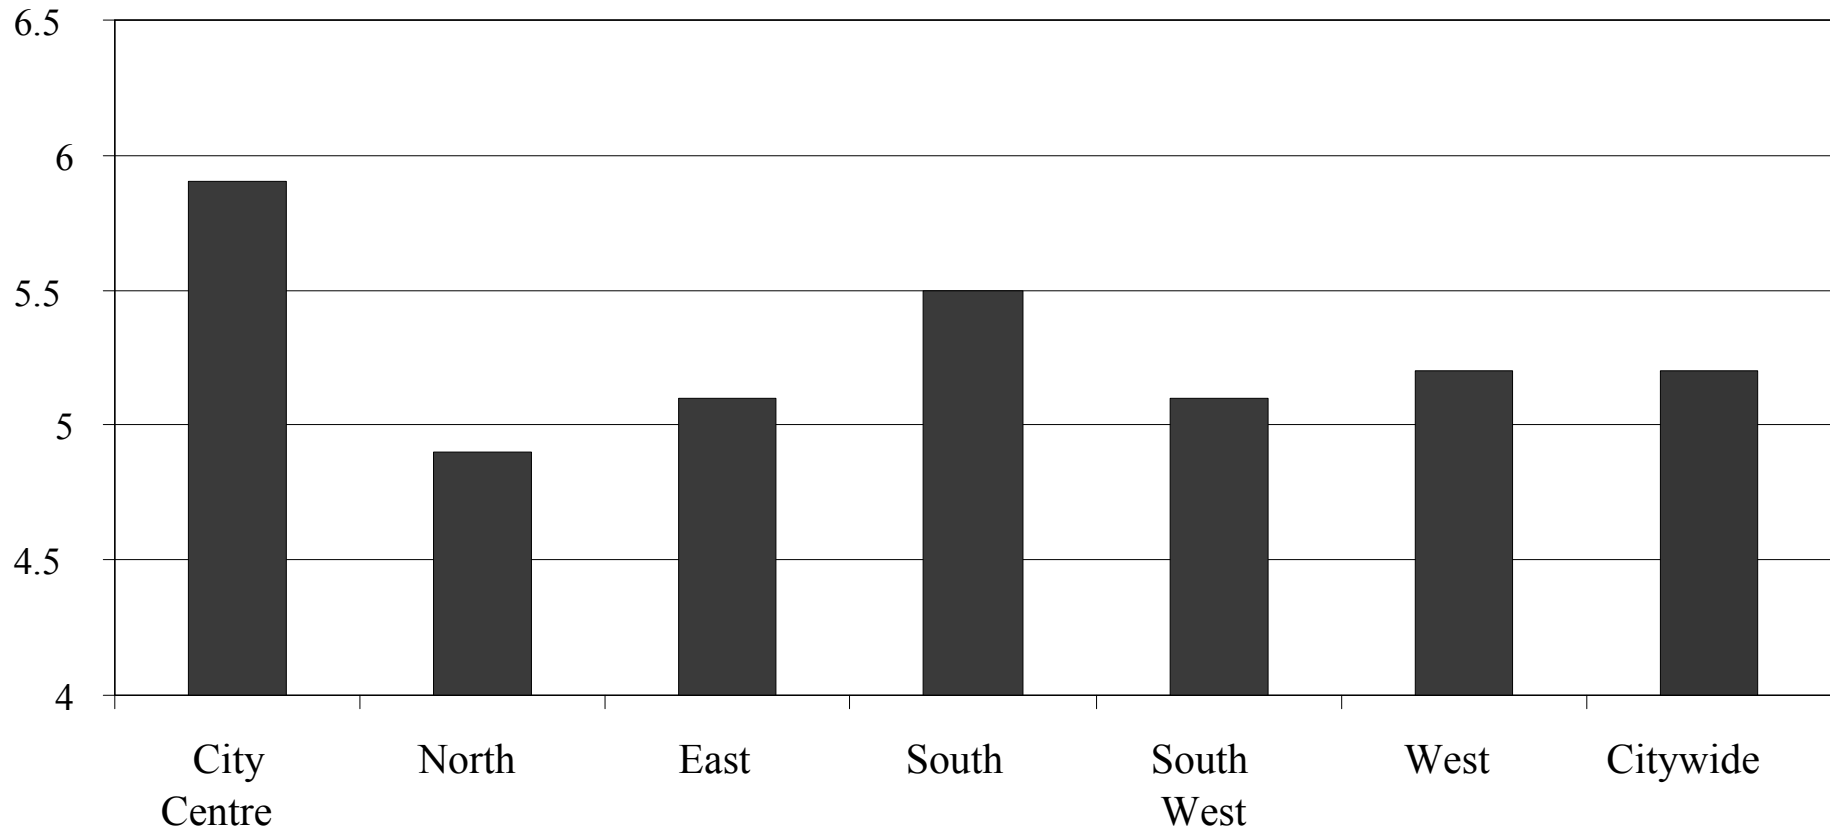

Averages

Parks & Greenspace

◆ EDINBURGH ◆
THE CITY OF EDINBURGH COUNCIL

Green Flag Quality Assessments 2008

CLEAN & WELL MAINTAINED

<u>N'bourhood</u>	<u>Litter Management</u>	<u>Grounds Maintenance</u>	<u>Building & Infrastructure</u>	<u>Equip Maint</u>
City Centre	4.7	5.1	5.8	8.0
North	4.9	5.0	4.7	5.0
East	5.4	5.3	5.3	4.3
South	5.3	5.4	5.8	5.3
South West	5.4	4.7	5.1	5.1
West	5.4	5.3	5.0	5.2
Citywide	5.2	5.1	5.2	5.1

Averages

Parks & Greenspace

◆ EDINBURGH ◆
THE CITY OF EDINBURGH COUNCIL

Green Flag Quality Assessments 2008

Clean & Well Maintained Category

Averages

Parks & Greenspace

◆ EDINBURGH ◆
THE CITY OF EDINBURGH COUNCIL