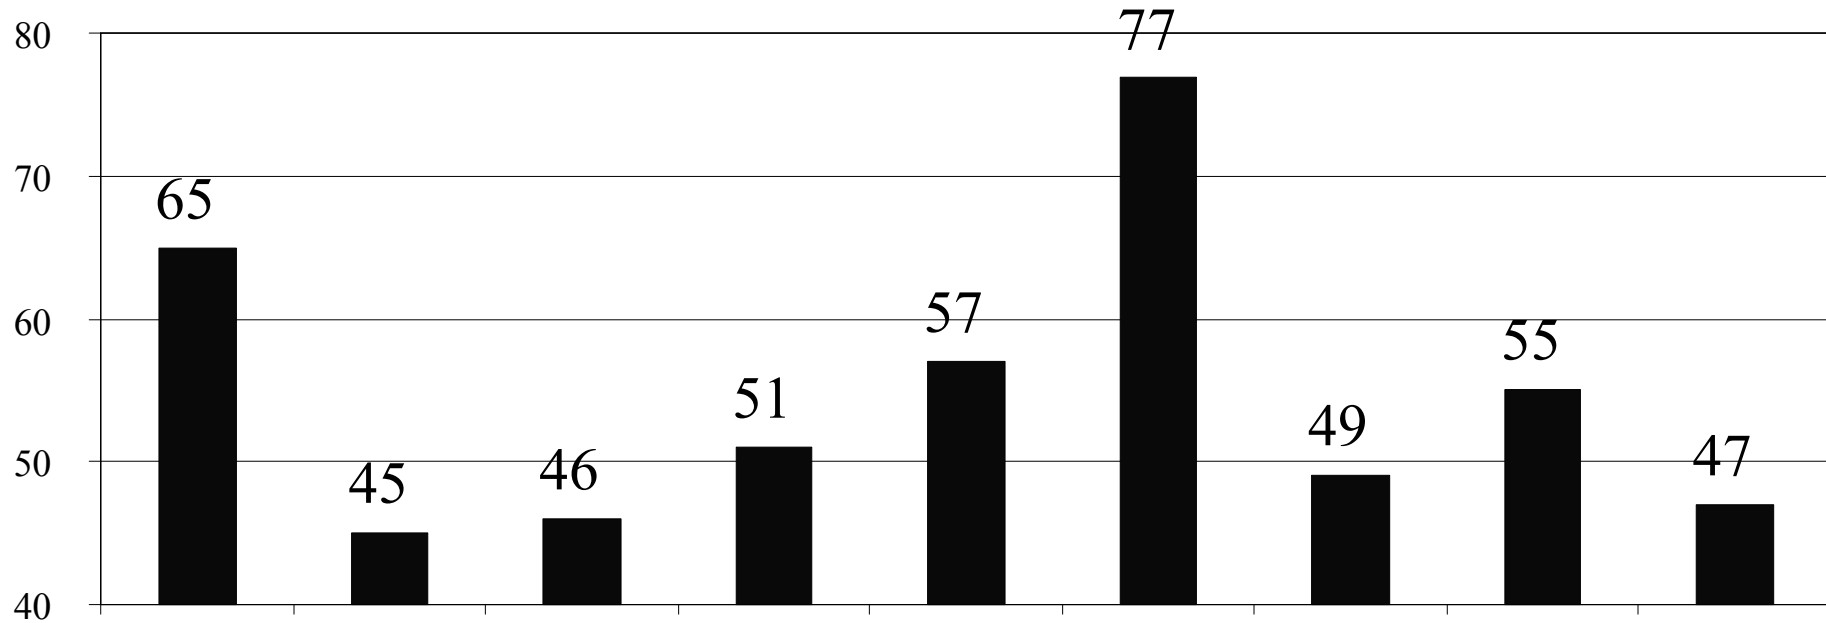

Green Flag Quality Assessments 2008

Average Park Quality Score %

Parks & Greenspace

◆ EDINBURGH ◆
THE CITY OF EDINBURGH COUNCIL