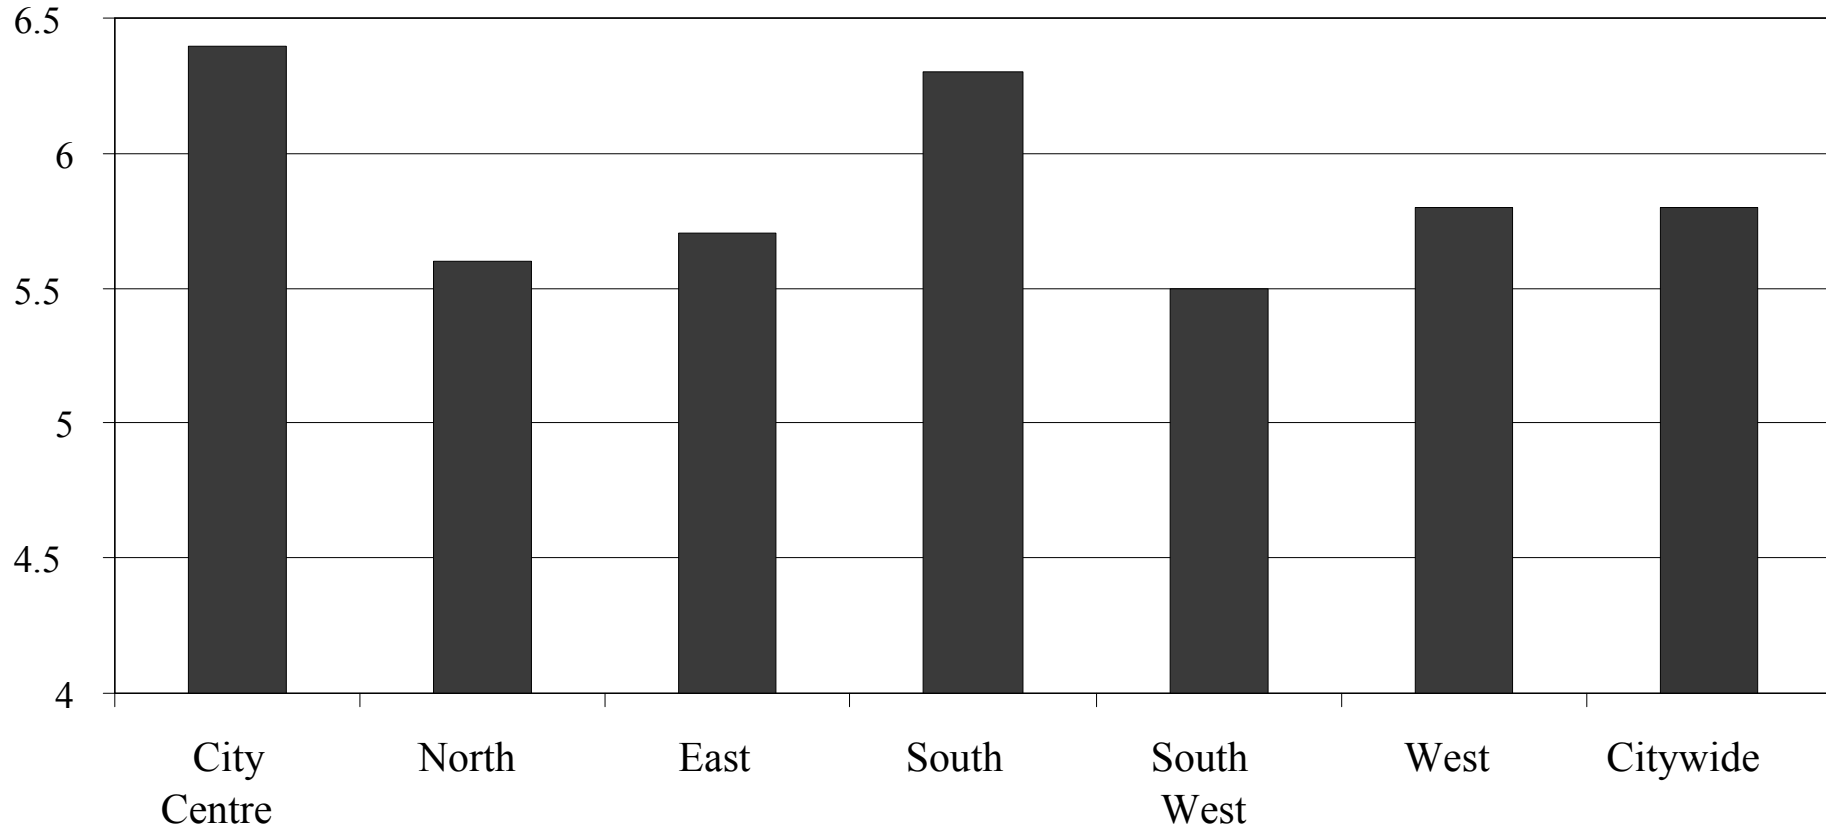

Averages

Parks & Greenspace

◆ EDINBURGH ◆
THE CITY OF EDINBURGH COUNCIL

Green Flag Quality Assessments 2008

Sustainability Category

Averages

Parks & Greenspace

◆ EDINBURGH ◆
THE CITY OF EDINBURGH COUNCIL