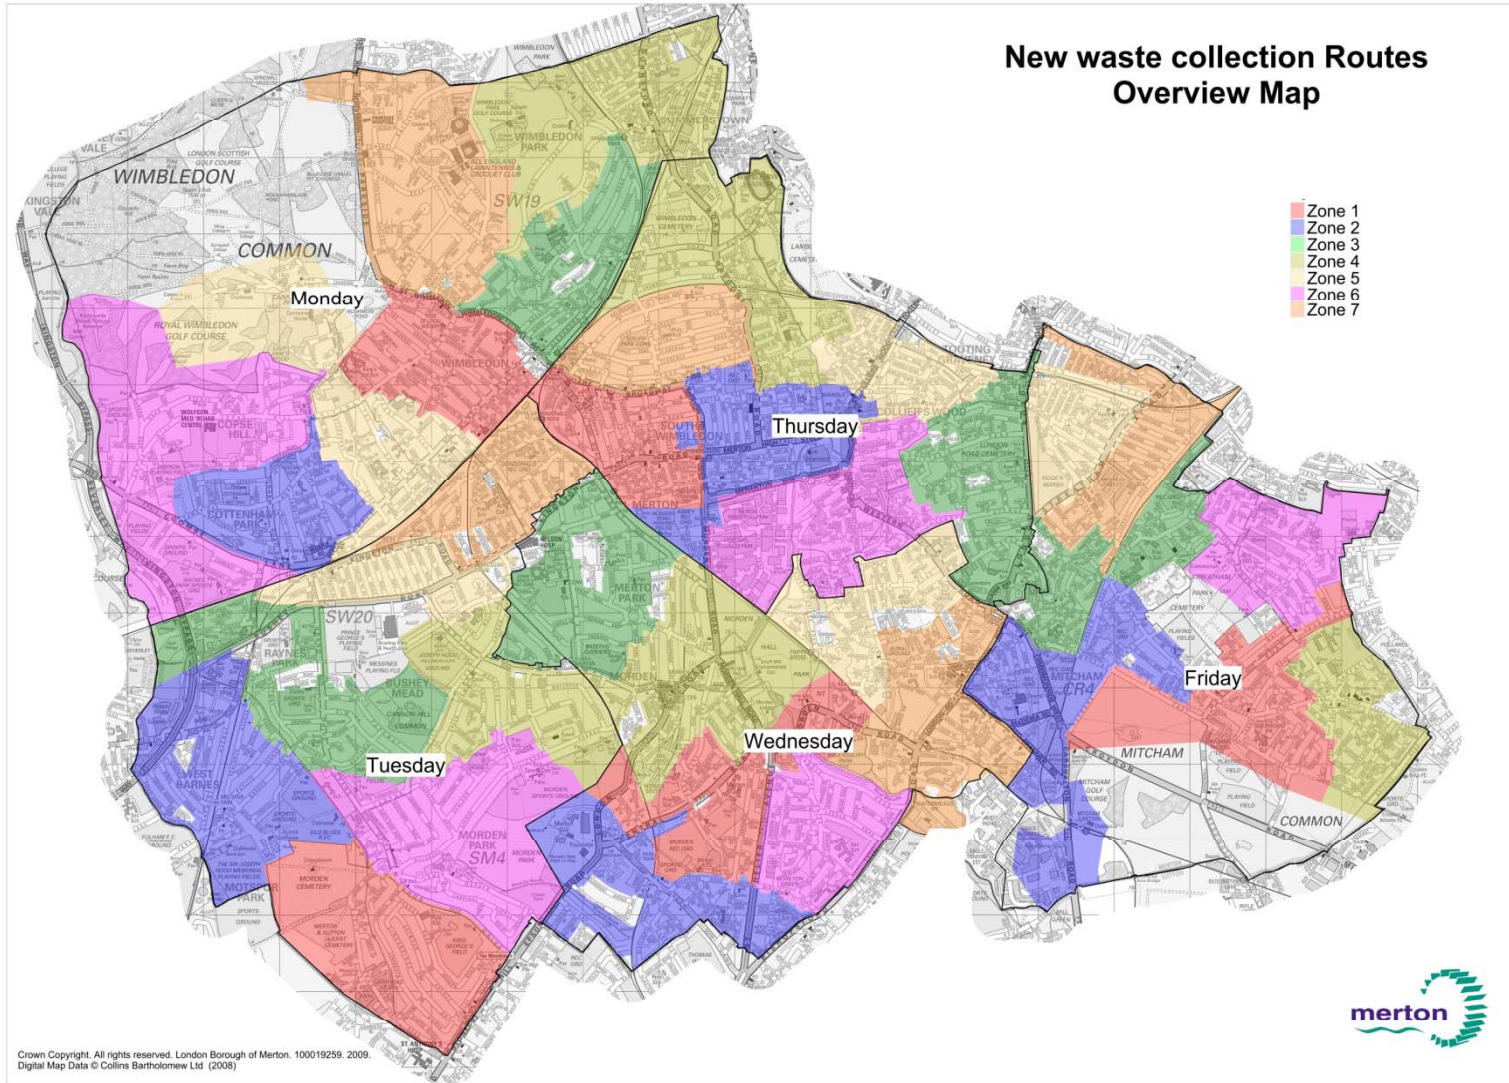

Cormac Stokes

Merton Council interim head of street scene and waste

Developments in route mapping; colour coded zones

Putting You First

Why change our waste collection system?

- Improve efficiency
- Better value for money
- Simple
- Flexible
- More environmentally friendly

The old regime

- Seven patches
- Working to the lowest capacity
- Inflexible

New horizons

- Five colour-coded zones
- Greater flexibility
- Allows increase in our recycling offer

Route mapping

- The manual approach
- Dividing the borough into five colour coded zones
- Developing first class logistics programme

Route mapping

- Drawing up a network of routes
- RouteSmart
- All-important database of borough homes

New waste collection Routes Overview Map

Putting You First

No substitute for the human touch

- Consulting the crews
- Does the plan on paper work in practice?